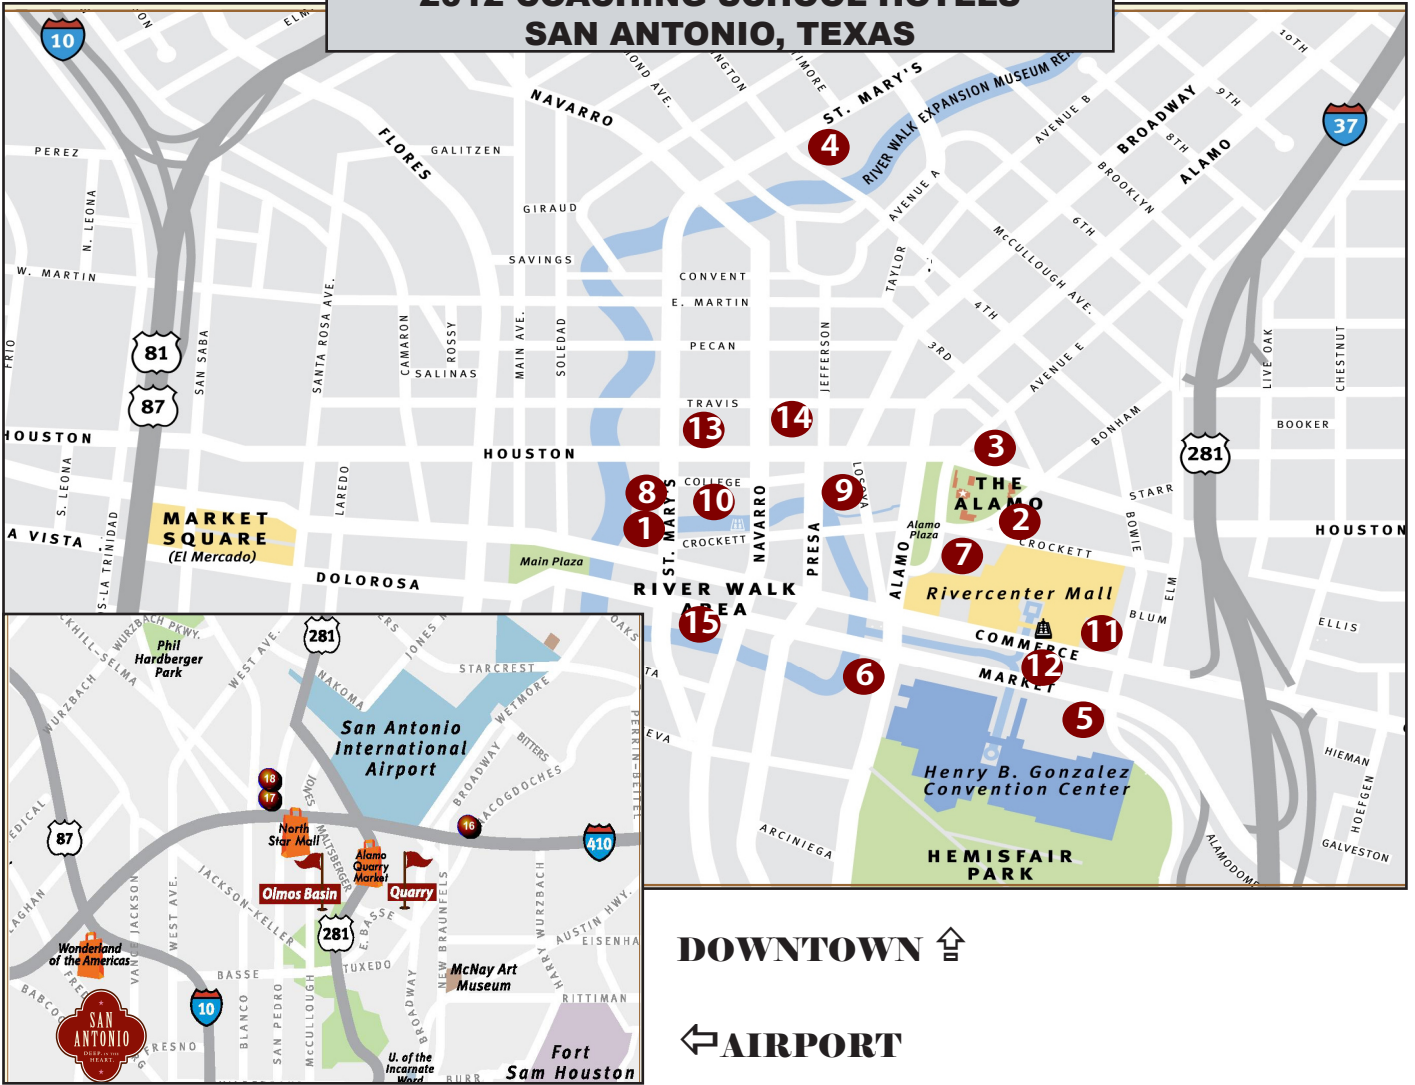

2012 COACHING SCHOOL HOTELS SAN ANTONIO, TEXAS

DOWNTOWN ↑

← **AIRPORT**

TEXAS HIGH SCHOOL COACHES ASSOCIATION COACHING SCHOOL July 29-Aug 1, 2012

Downtown Hotels

1. Courtyard by Marriott Riverwalk	207 N St Mary's	CMR	\$124
2. Crockett Hotel	320 Bonham St	HIC	\$135
3. Emily Morgan Hotel	705 E Houston St	EMA	\$130
4. El Tropicano Riverwalk Hotel	110 Lexington Ave	ELT	\$131
5. Grand Hyatt San Antonio (THSCA hqtrs)	600 E Market	GRH	\$143
6. Hilton Palacio del Rio	200 S Alamo	HPR	\$136
7. Historic Menger Hotel	204 Alamo Plaza	MEN	\$135
8. Holiday Inn Riverwalk	217 N St Mary's	HIR	\$131
9. Hyatt Regency Riverwalk	123 Losoya	HYR	\$138
10. Omni La Mansion del Rio	112 College St	LMR	\$136
11. San Antonio Marriott Rivercenter	101 Bowie	MRC	\$141
12. San Antonio Marriott Riverwalk	889 E Market	SAM	\$141
13. Sheraton Gunter Hotel	205 E Houston St	GUN	\$136
14. The St. Anthony Hotel	300 E Travis	SAI	\$126
15. The Westin Riverwalk	420 W Market	WES	\$135

Airport Hotels

16. Crowne Plaza Airport	1111 NE Loop 410	CPAP	\$116
17. Hilton Airport	611 NW Loop 410	HILA	\$119
18. Holiday Inn SA International Airport	77 NE Loop 410	HISA	\$120